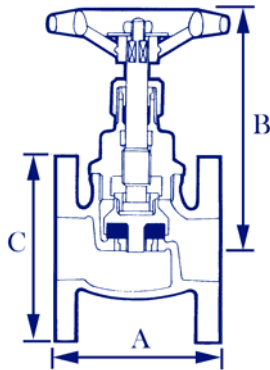

GLOBE VALVES

JV1048

FLANGED SDNR GLOBE VALVE

Part No. JV1048

**BRONZE BODY WITH FLANGED CONNECTIONS
SCREW DOWN NON-RETURN PATTERN**

SIZE	DN15	DN20	DN25	DN32	DN40	DN50	DN65	DN80	DN100
A	70	90	98	110	130	150	190	210	220
B	76	93	110	120	130	160	230	250	280
C	95	105	115	140	150	165	185	200	220

This screw down non-return, screwed bonnet globe valve with a PTFE valve disc offers leak tight isolation with the added advantage of preventing reverse flow through the valve.

Features & Benefits

- SDNR—Screw Down Non-Return.
- Screwed bonnet.
- PTFE valve disc.

Pressure & Temperature

Pressure range:-
PN16 Rated

Temperature Range:-

Water/Steam/Air
-10°C to 150°C.

Gasolines
-10°C to 90°C.

MATERIALS

Body	Bronze
Bonnet	Brass
Stem	Brass
Disc	PTFE

**THIS PRODUCT IS GENERALLY HELD IN STOCK WITH FLANGES UNDRILLED TO
ENABLE US TO DRILL TO YOUR REQUIREMENTS**