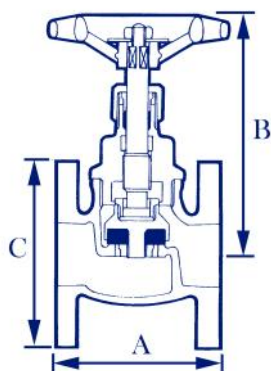

GLOBE VALVES

JV1048

FLANGED SDNR GLOBE VALVE

Part No. JV1048

**BRONZE BODY WITH FLANGED CONNECTIONS
SCREW DOWN NON-RETURN PATTERN**

SIZE	DN15	DN20	DN25	DN32	DN40	DN50	DN65	DN80	DN100
A	70	90	98	110	130	150	190	210	220
B	76	93	110	120	130	160	230	250	280
C	95	105	115	140	150	165	185	200	220

This screw down non-return, screwed bonnet globe valve with a PTFE valve disc offers leak tight isolation with the added advantage of preventing reverse flow through the valve.

Features & Benefits

- SDNR—Screw Down Non-Return.
- Screwed bonnet.
- PTFE valve disc.

Pressure & Temperature

Pressure range:-
PN16 Rated

Temperature Range:-

Water/Steam/Air
-10°C to 150°C.

Gasolines
-10°C to 90°C.

MATERIALS

Body	Bronze
Bonnet	Brass
Stem	Brass
Disc	PTFE

**THIS PRODUCT IS HELD IN STOCK WITH FLANGES UNDRILLED TO
ENABLE US TO DRILL TO YOUR REQUIREMENTS**